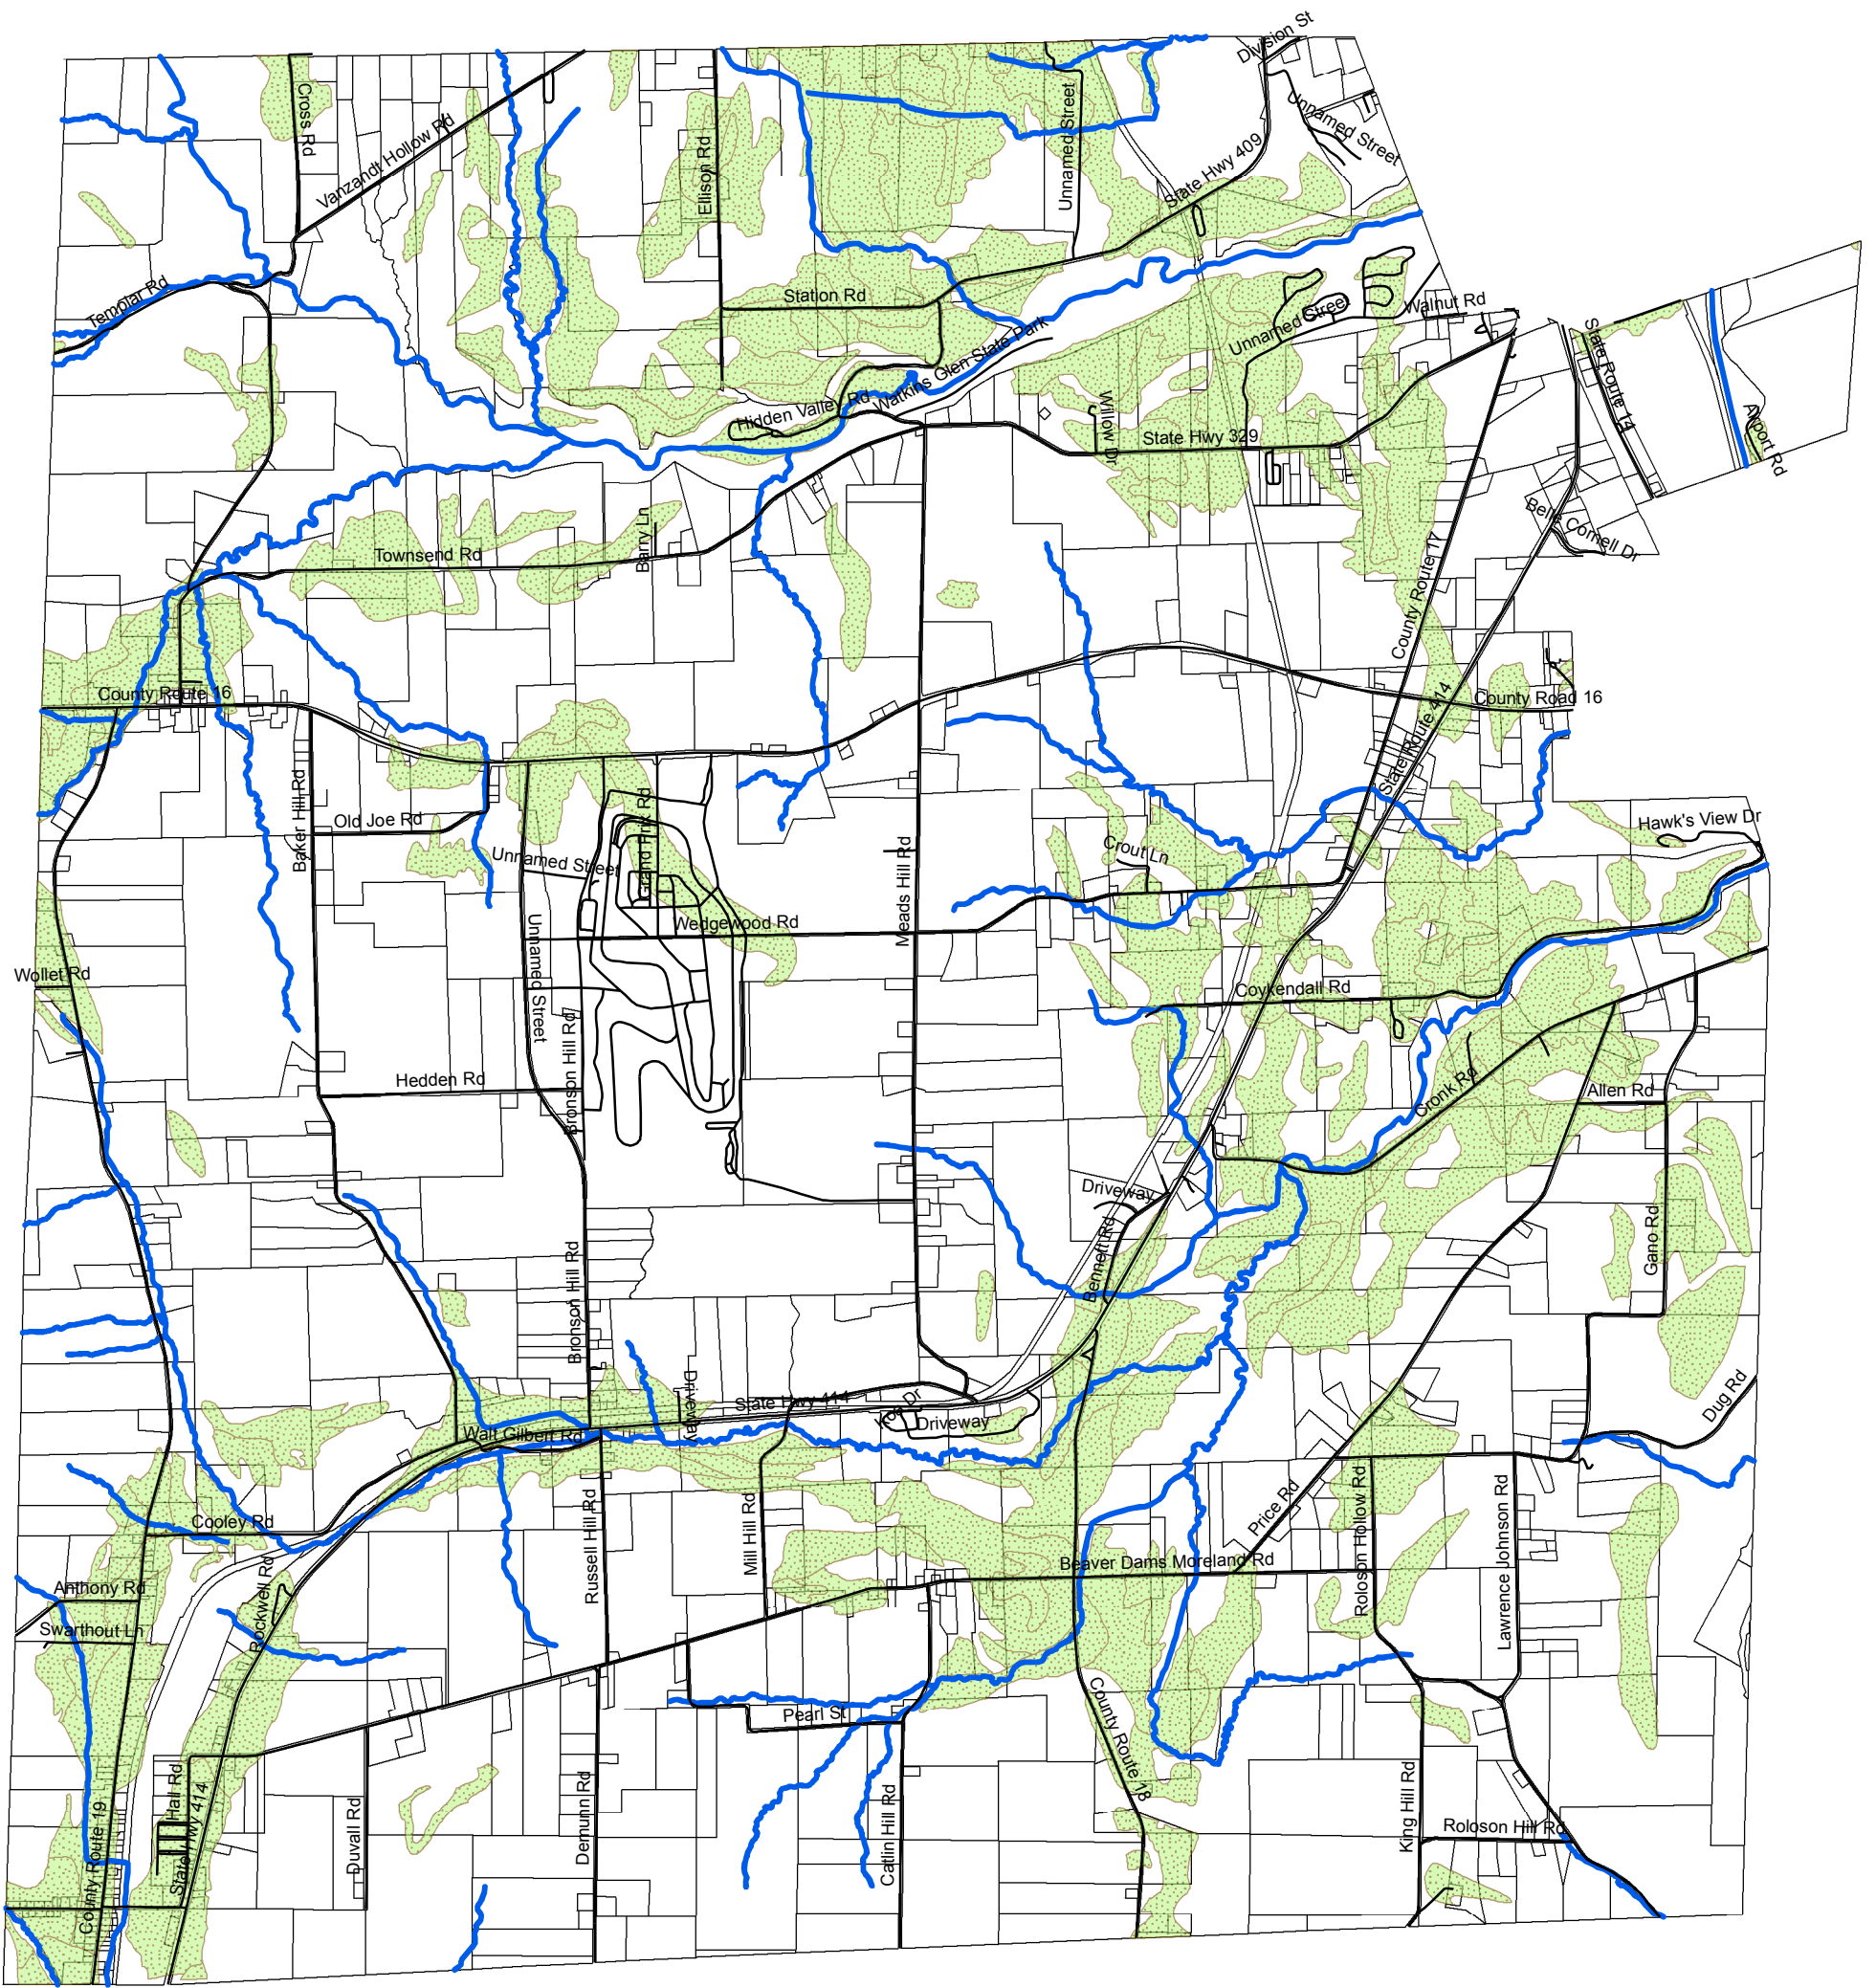

Town of Dix Streams & Prime Soils Map

Legend

Streams

Prime Agricultural Soils